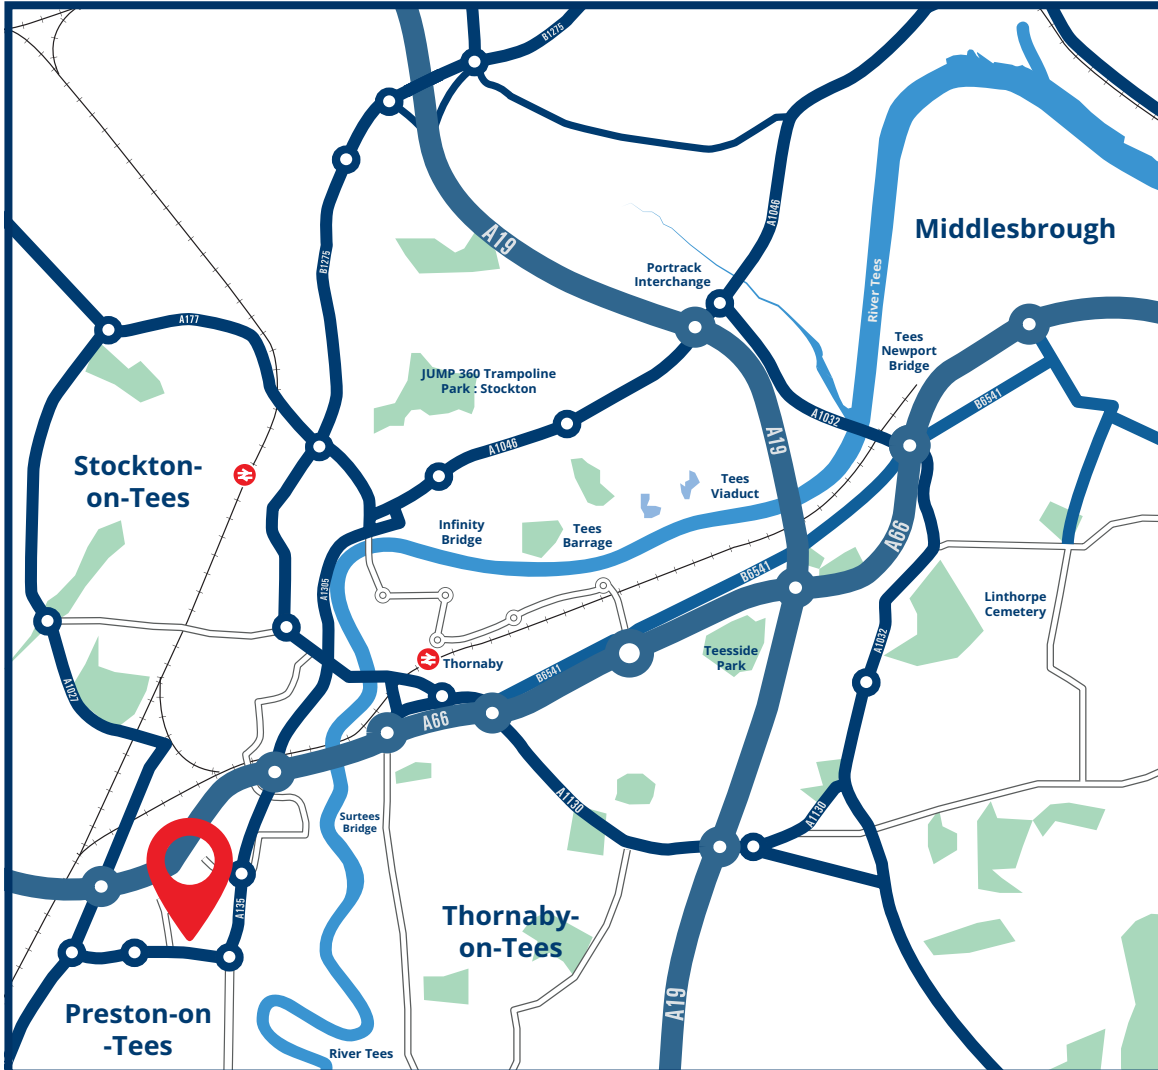

Baines Jewitt

CHARTERED ACCOUNTANTS
AND BUSINESS ADVISERS

(01642) 632032
bainesjewitt.co.uk

19 Falcon Court, Preston Farm Industrial Estate
Stockton-on-Tees, TS18 3TU

From A66 (both directions)

- Leave the A66 at the junction with the A135 (signed Stockton, Ingleby Barwick and A135).
- At the end of the slip road, turn onto the A135 following signs for Ingleby Barwick and A135.
- At the roundabout, take the 4th exit onto Westland Way.
- Take the 2nd left onto Boeing Way.
- Turn left onto Short Close.
- Our offices are located on the right at the end of the road.

By Train

- Stockton railway station receives services from Sunderland, Newcastle & Middlesbrough.
- Thornaby Station receives services from Middlesbrough, Thirsk, Leeds, Huddersfield & Manchester.