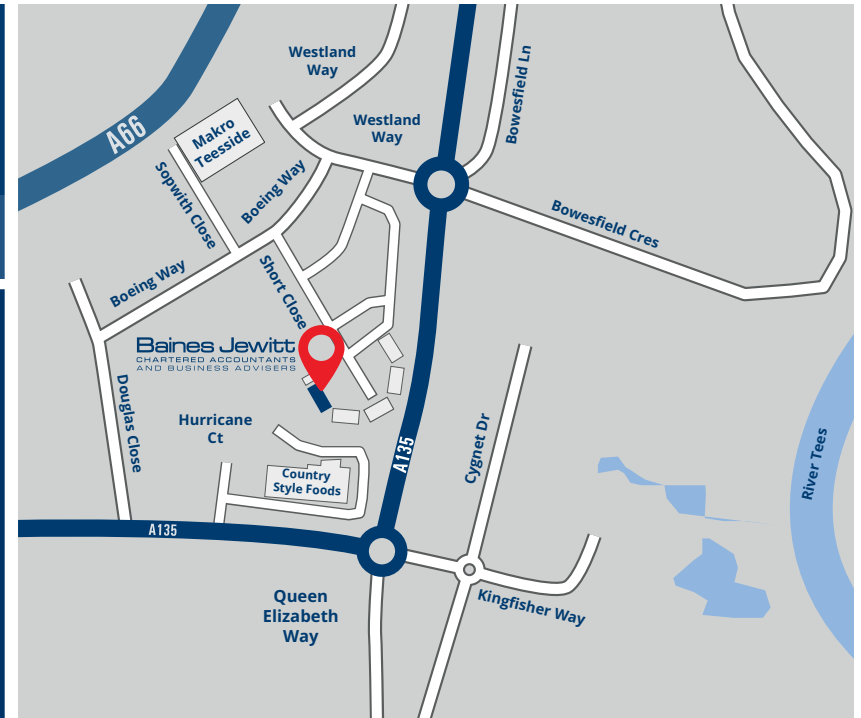

Baines Jewitt

CHARTERED ACCOUNTANTS
AND BUSINESS ADVISERS

(01642) 632032
bainesjewitt.co.uk

19 Falcon Court, Preston Farm Industrial Estate
Stockton-on-Tees, TS18 3TU

From A66 (both directions)

- Leave the A66 at the junction with the A135 (signed Stockton, Ingleby Barwick and A135).
- At the end of the slip road, turn onto the A135 following signs for Ingleby Barwick and A135.
- At the roundabout, take the 4th exit onto Westland Way.
- Take the 2nd left onto Boeing Way.
- Turn left onto Short Close.
- Our offices are located on the right at the end of the road.

By Train

- Stockton railway station receives services from Sunderland, Newcastle & Middlesbrough.
- Thornaby Station receives services from Middlesbrough, Thirsk, Leeds, Huddersfield & Manchester.